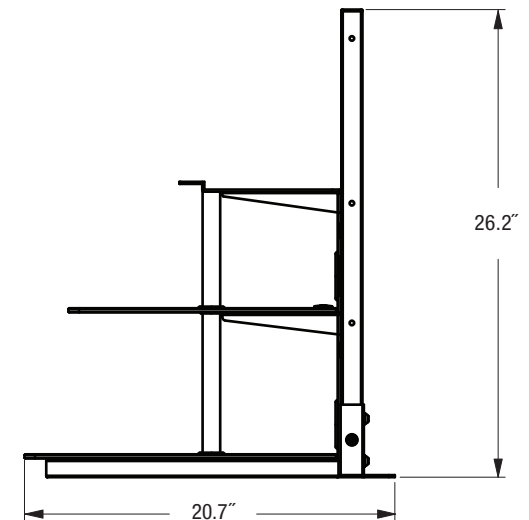

LFB-65

Matching Base for LaserVue™ L65-A90

TOP

OVERALL DIMENSIONS (Approx.)

TV+Base Height	Effective Height	Width	Depth	Weight
56"	16.1"	26.4"	20.7"	52 lbs.

FRONT

RIGHT SIDE

Note: Illustrations not necessarily to scale. Descriptions and specifications subject to change without notice. The dimensions are approximate for general information when deciding the locations and placements of the product. When creating a custom-built environment for this product, please take exact measurements from the specific unit to be installed before doing any finished carpentry. When installing the unit, allow for air circulation, ventilation, and variations due to manufacturing tolerances. The cosmetic appearance of the product may vary from that depicted here. Not responsible for typographical or printed errors.