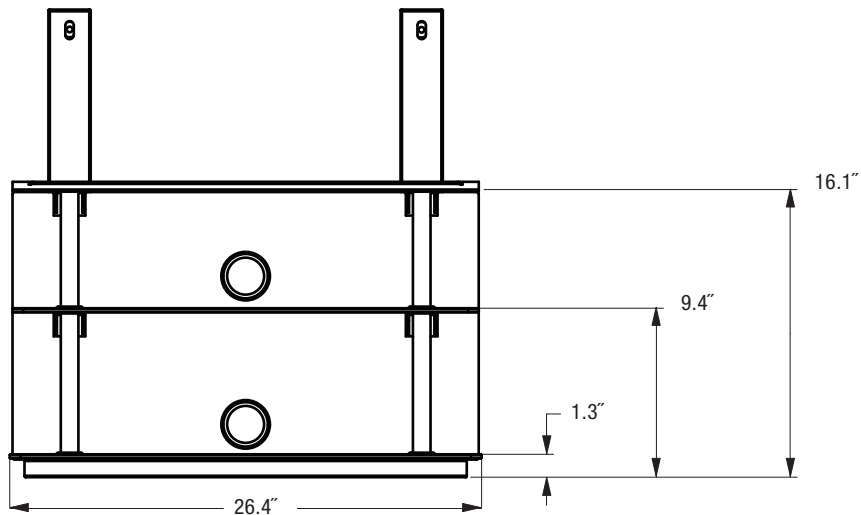

LFB-65

Matching Base for LaserVue™ L65-A90

TOP

OVERALL DIMENSIONS (Approx.)

TV+Base Height	Effective Height	Width	Depth	Weight
56"	16.1"	26.4"	20.7"	52 lbs.

FRONT

RIGHT SIDE

Note: Illustrations not necessarily to scale. Descriptions and specifications subject to change without notice. The dimensions are approximate for general information when deciding the locations and placements of the product. When creating a custom-built environment for this product, please take exact measurements from the specific unit to be installed before doing any finished carpentry. When installing the unit, allow for air circulation, ventilation, and variations due to manufacturing tolerances. The cosmetic appearance of the product may vary from that depicted here. Not responsible for typographical or printed errors.