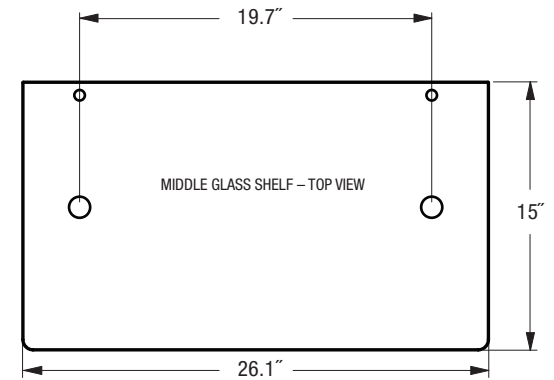

LFB-65

Matching Base for LaserVue™ L65-A90

TOP

OVERALL DIMENSIONS (Approx.)

TV+Base Height	Effective Height	Width	Depth	Weight
56"	16.1"	26.4"	20.7"	52 lbs.

FRONT

RIGHT SIDE

Note: Illustrations not necessarily to scale. Descriptions and specifications subject to change without notice. The dimensions are approximate for general information when deciding the locations and placements of the product. When creating a custom-built environment for this product, please take exact measurements from the specific unit to be installed before doing any finished carpentry. When installing the unit, allow for air circulation, ventilation, and variations due to manufacturing tolerances. The cosmetic appearance of the product may vary from that depicted here. Not responsible for typographical or printed errors.