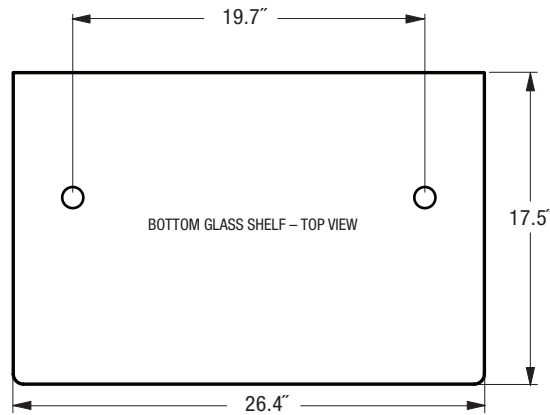

LFB-65

Matching Base for LaserVue™ L65-A90

TOP

OVERALL DIMENSIONS (Approx.)

TV+Base Height	Effective Height	Width	Depth	Weight
56"	16.1"	26.4"	20.7"	52 lbs.

FRONT

RIGHT SIDE

Note: Illustrations not necessarily to scale. Descriptions and specifications subject to change without notice. The dimensions are approximate for general information when deciding the locations and placements of the product. When creating a custom-built environment for this product, please take exact measurements from the specific unit to be installed before doing any finished carpentry. When installing the unit, allow for air circulation, ventilation, and variations due to manufacturing tolerances. The cosmetic appearance of the product may vary from that depicted here. Not responsible for typographical or printed errors.